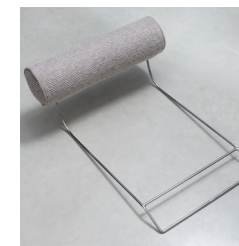

Chair in fabric 3728, small scatter cushion in 3866, natural ash legs.

Footstools

Storage stool in fabric 3863 (supplied on glides). Footstool in fabric 3862 (supplied on glides). Oval legged ottoman in fabric 3866/3009, natural ash legs.

Arm caps

Arm caps will help protect your furniture from wear and tear and are available as an optional accessory.

Headrest

Headrest available as an optional accessory for all sofas, snuggler and chair.

Leg options (Sofas, Snuggler, Chair and Oval Ottoman)